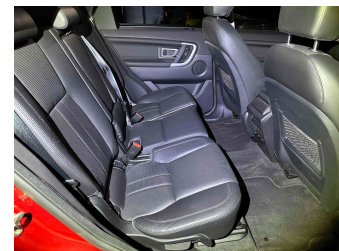

2015 Land Rover DISCOVERY SPORT HSE

Purchase Price **$36,990**

Includes GST
Excludes on-road costs of $360

Finance may be available on this vehicle. Ask one of our friendly staff for more information.

Gain peace of mind with Mechanical Breakdown Insurance. **Ask us how.**

an ASSURANT company

Top features

None Listed

Body Style
5 door, SUV

Odometer
43,000 km

Engine
2000 cc, Internal Combustion

Fuel Type
Petrol

Transmission
Auto, 4WD

Wheels
-

VIN
-

Interior
Black, Leather

Safety

Based on 2023 UCSR rating for 09-16 models

Reg No.
-

Ext Colour
Red

History
Ex-Overseas

Seats
-

CO2 Emissions
★ ★ ☆ ☆ ☆ ☆
243 grams/km

Energy Economy
★ ☆ ☆ ☆ ☆ ☆
Annual fuel cost of $4,080
10.4L per 100km

Cost per year is an estimate based on petrol price of $2.80 per litre and an average distance of 14000 km. Emissions and Energy Economy figures standardised to 3P WLTP.

Stock ID: 29914

Craig McLeods Wholesale Cars | Phone 07 850 8168 | Email craig@cmcars.co.nz
552 Te Rapa Road, Hamilton 3200, New Zealand
www.cmcars.co.nz

★★★★★
4.78 | 1367 reviews