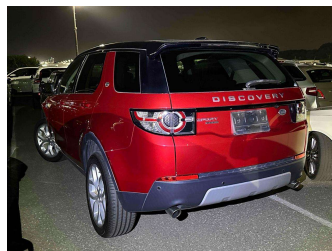

2015 Land Rover DISCOVERY SPORT HSE

Purchase Price **\$36,990**

Includes GST
Excludes on-road costs of \$360

Finance may be available on this vehicle. Ask one of our friendly staff for more information.

Gain peace of mind with Mechanical Breakdown Insurance. **Ask us how.**

an ASSURANT company

Top features

None Listed

Body Style
5 door, SUV

Odometer
43,000 km

Engine
2000 cc, Internal Combustion

Fuel Type
Petrol

Transmission
Auto, 4WD