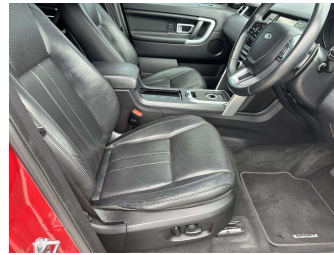

2015 Land Rover DISCOVERY SPORT HSE

Purchase Price

$35,990

Includes GST
Excludes on-road costs of $360

Finance may be available on this vehicle. Ask one of our friendly staff for more information.

Gain peace of mind with Mechanical Breakdown Insurance. **Ask us how.**

an ASSURANT company

Top features

- » 10 SRS Airbags
- » 3 Diagonal Rear Belts
- » ABS Brakes
- » Auto Headlights
- » Auto Wipers
- » Bluetooth
- » CD/Stereo
- » Cruise Control
- » Econ (Fuel Saver Mode)
- » Electric Front Seats W...
- » Electric Mirrors
- » Electric Open/Close Ta...
- » Electronic Stability C...
- » Fog Lights Front And R...
- » Heated Steering Wheel
- » Immobiliser
- » Intel Key
- » ISO FIX

Body Style
5 door, SUV

Odometer
43,000 km

Engine
2000 cc, Internal Combustion

Fuel Type
Petrol

Transmission
Auto, 4WD

Wheels
-

VIN
SALCA2AG9GH548777

Interior
Black, Leather

Safety

Based on 2023 UCSR rating for 09-16 models

Reg No.
-

Ext Colour
Red

History
Ex-Overseas

Seats
-

CO2 Emissions
★ ★ ★ ☆ ☆ ☆
213 grams/km

Energy Economy
★ ☆ ☆ ☆ ☆ ☆
Annual fuel cost of $3,570
9.1L per 100km

Cost per year is an estimate based on petrol price of $2.80 per litre and an average distance of 14000 km. Emissions and Energy Economy figures standardised to 3P WLTP.

Stock ID: 29914

Craig McLeods Wholesale Cars | Phone 07 850 8168 | Email craig@cmcars.co.nz
552 Te Rapa Road, Hamilton 3200, New Zealand
www.cmcars.co.nz

★★★★★
4.78 | 1374 reviews