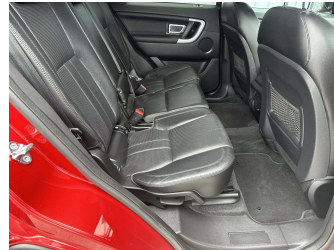

2015 Land Rover DISCOVERY SPORT HSE

Purchase Price

$35,990

Includes GST
Excludes on-road costs of $360

Finance may be available on this vehicle. Ask one of our friendly staff for more information.

Gain peace of mind with Mechanical Breakdown Insurance. **Ask us how.**

an ASSURANT company

Top features

- » 10 SRS Airbags
- » 3 Diagonal Rear Belts
- » ABS Brakes
- » Auto Headlights
- » Auto Wipers
- » Bluetooth
- » CD/Stereo
- » Cruise Control
- » Econ (Fuel Saver Mode)
- » Electric Front Seats W...
- » Electric Mirrors
- » Electric Open/Close Ta...
- » Electronic Stability C...
- » Fog Lights Front And R...
- » Heated Steering Wheel
- » Immobiliser
- » Intel Key
- » ISO FIX

Body Style
5 door, SUV

Odometer
43,000 km

Engine
2000 cc, Internal Combustion

Fuel Type
Petrol

Transmission
Auto, 4WD

Wheels
-

VIN
SALCA2AG9GH548777

Interior
Black, Leather

Safety

Based on 2023 UCSR rating for 09-16 models

Reg No.
-

Ext Colour
Red

History
Ex-Overseas

Seats
-

CO2 Emissions
★ ★ ★ ☆ ☆ ☆
213 grams/km

Energy Economy
★ ☆ ☆ ☆ ☆ ☆
Annual fuel cost of $3,570
9.1L per 100km

Cost per year is an estimate based on petrol price of $2.80 per litre and an average distance of 14000 km. Emissions and Energy Economy figures standardised to 3P WLTP.

Stock ID: 29914

Craig McLeods Wholesale Cars | Phone 07 850 8168 | Email craig@cmcars.co.nz
552 Te Rapa Road, Hamilton 3200, New Zealand
www.cmcars.co.nz

★★★★★
4.78 | 1374 reviews