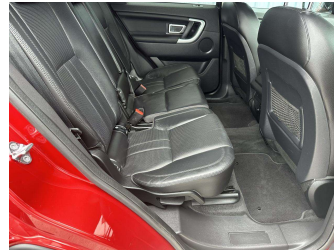

2015 Land Rover DISCOVERY SPORT HSE

Purchase Price

$35,990

Includes GST
Excludes on-road costs of $360

Finance may be available on this vehicle. Ask one of our friendly staff for more information.

Gain peace of mind with Mechanical Breakdown Insurance. **Ask us how.**

Top features

- » 10 SRS Airbags
- » 3 Diagonal Rear Belts
- » ABS Brakes
- » Auto Headlights
- » Auto Wipers
- » Bluetooth
- » CD/Stereo
- » Cruise Control
- » Econ (Fuel Saver Mode)
- » Electric Front Seats W...
- » Electric Mirrors
- » Electric Open/Close Ta...
- » Electronic Stability C...
- » Fog Lights Front And R...
- » Heated Steering Wheel
- » Immobiliser
- » Intel Key
- » ISO FIX

Body Style
5 door, SUV

Odometer
43,000 km

Engine
2000 cc, Internal Combustion

Fuel Type
Petrol

Transmission
Auto, 4WD

Wheels
-

VIN
SALCA2AG9GH548777

Interior
Black, Leather

Safety

Based on 2023 UCSR rating for 09-16 models

Reg No.
-

Ext Colour
Red

History
Ex-Overseas

Seats
-

CO2 Emissions
★ ★ ★ ☆ ☆ ☆
213 grams/km

Energy Economy
★ ☆ ☆ ☆ ☆ ☆
Annual fuel cost of $3,570
9.1L per 100km

Cost per year is an estimate based on petrol price of $2.80 per litre and an average distance of 14000 km. Emissions and Energy Economy figures standardised to 3P WLTP.

Stock ID: 29914

Craig McLeods Wholesale Cars | Phone 07 850 8168 | Email craig@cmcars.co.nz
552 Te Rapa Road, Hamilton 3200, New Zealand
www.cmcars.co.nz