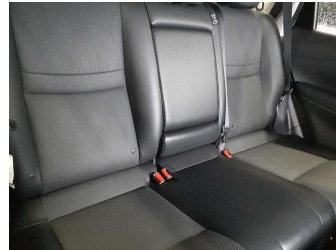

2015 Nissan X-Trail 20X 4WD Emergency brake

Purchase Price **\$19,990**

Includes GST
Excludes on-road costs of \$360

Finance may be available on this vehicle. Ask one of our friendly staff for more information.