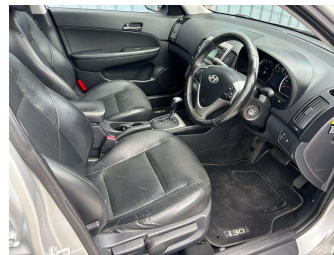

2012 HYUNDAI I30 WAGON 2.0 ELITE A4

Purchase Price **\$8,990**
Includes GST, Registration & Licensing

Finance may be available on this vehicle. Ask one of our friendly staff for more information.

Gain peace of mind with Mechanical Breakdown Insurance. **Ask us how.**

- Top features**
- » 10 SRS Airbags
 - » 3 Diagonal Rear Belts
 - » ABS Brakes
 - » Climate Control Air Co...
 - » Cruise Control
 - » Electric Mirrors
 - » Fog Lights
 - » ISO FIX
 - » Rear Wiper
 - » Remote Central Locking
 - » Roof Rails
 - » Traction Control