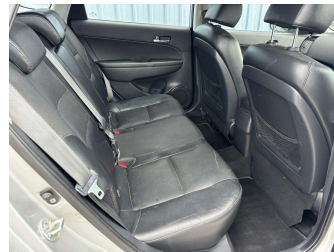

2012 HYUNDAI I30 WAGON 2.0 ELITE A4