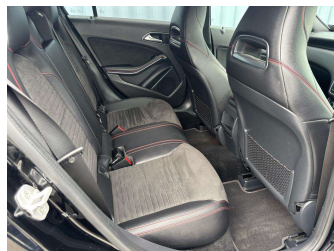

2018 Mercedes-Benz A 180 Sports AMG Exclusive