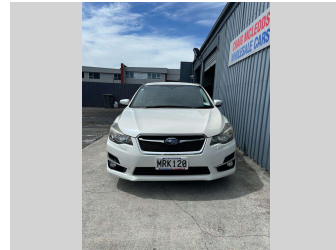

2015 Subaru IMPREZA 2.0i AWD

Purchase Price **\$11,990**
Includes GST, Registration & Licensing

Finance may be available on this vehicle. Ask one of our friendly staff for more information.

Gain peace of mind with Mechanical Breakdown Insurance. **Ask us how.**

Body Style
5 door, Hatchback

Odometer
121,000 km

Engine
2000 cc, Internal Combustion

Fuel Type
Petrol

Transmission
Auto, 4WD

Wheels
-

VIN
7AT0GF09X20093673

Interior
-