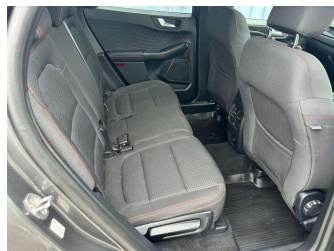

2021 Ford Escape ST-LINE AWD 2.0P/4WD

Purchase Price **$23,990**

Includes GST
Excludes on-road costs of $360

Finance may be available on this vehicle. Ask one of our friendly staff for more information.

Gain peace of mind with Mechanical Breakdown Insurance. **Ask us how.**

1. **Top features**
2. » 3 Diagonal Rear Belts
   - » 6 SRS Airbags
   - » ABS Brakes
   - » Adaptive Cruise Contro...
   - » All Wheel Drive
   - » Auto Headlights
   - » Auto Wipers
   - » Dual Climate Air Condi...
   - » Econ (Fuel Saver Mode)
   - » Electric Mirrors
   - » Fog Lights Front And R...
   - » Intel Key
   - » ISO FIX
   - » i-Stop
   - » Low Tyre Pressure Warn...
   - » NZ Navigation
   - » NZ Radio With Bluetoot...
   - » Paddle Shift

Body Style
4 door, SUV

Odometer
114,808 km

Engine
2000 cc, Internal Combustion

Fuel Type
Petrol

Transmission
Auto, 4WD

Wheels
-

VIN
WF0FXXWPMFMJ44332

Interior
-

Safety

Based on 2019 ANCAP rating for 20+ models

Reg No.
-

Ext Colour
Grey

History
NZ New, 2 owners

Seats
5 seats

CO2 Emissions
★ ★ ★ ☆ ☆ ☆
222 grams/km

Energy Economy
★ ☆ ☆ ☆ ☆ ☆
Annual fuel cost of $3,760
9.6L per 100km

Cost per year is an estimate based on petrol price of $2.80 per litre and an average distance of 14000 km. Emissions and Energy Economy figures standardised to 3P WLTP.

Stock ID: 30003

Craig McLeods Wholesale Cars | Phone 07 850 8168 | Email craig@cmcars.co.nz
552 Te Rapa Road, Hamilton 3200, New Zealand
www.cmcars.co.nz