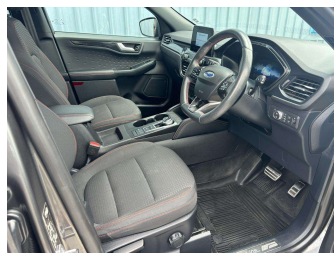

2021 Ford Escape ST-LINE AWD 2.0P/4WD

Purchase Price **$23,990**

Includes GST
Excludes on-road costs of $360

Finance may be available on this vehicle. Ask one of our friendly staff for more information.

Gain peace of mind with Mechanical Breakdown Insurance. **Ask us how.**

1. **Top features**
2. » 3 Diagonal Rear Belts
   - » 6 SRS Airbags
   - » ABS Brakes
   - » Adaptive Cruise Contro...
   - » All Wheel Drive
   - » Auto Headlights
   - » Auto Wipers
   - » Dual Climate Air Condi...
   - » Econ (Fuel Saver Mode)
   - » Electric Mirrors
   - » Fog Lights Front And R...
   - » Intel Key
   - » ISO FIX
   - » i-Stop
   - » Low Tyre Pressure Warn...
   - » NZ Navigation
   - » NZ Radio With Bluetoot...
   - » Paddle Shift

Body Style
4 door, SUV

Odometer
114,808 km

Engine
2000 cc, Internal Combustion

Fuel Type
Petrol

Transmission
Auto, 4WD

Wheels
-

VIN
WF0FXXWPMFMJ44332

Interior
-

Safety

Based on 2019 ANCAP rating for 20+ models

Reg No.
-

Ext Colour
Grey

History
NZ New, 2 owners

Seats
5 seats

CO2 Emissions
★ ★ ★ ☆ ☆ ☆
222 grams/km

Energy Economy
★ ☆ ☆ ☆ ☆ ☆
Annual fuel cost of $3,760
9.6L per 100km

Cost per year is an estimate based on petrol price of $2.80 per litre and an average distance of 14000 km. Emissions and Energy Economy figures standardised to 3P WLTP.

Stock ID: 30003

Craig McLeods Wholesale Cars | Phone 07 850 8168 | Email craig@cmcars.co.nz
552 Te Rapa Road, Hamilton 3200, New Zealand
www.cmcars.co.nz