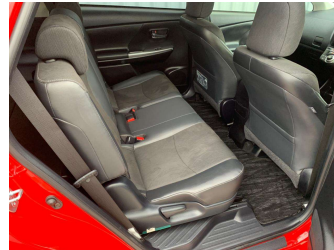

2015 Toyota Prius Alpha G LOW KM