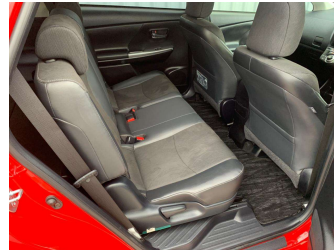

2015 Toyota Prius Alpha G LOW KM

Purchase Price **$19,990**

Includes GST
Excludes on-road costs of $360

Finance may be available on this vehicle. Ask one of our friendly staff for more information.

Gain peace of mind with Mechanical Breakdown Insurance. **Ask us how.**

1. **Top features**
2. » 3 Diagonal Rear Belts
   - » 8 SRS Airbags
   - » ABS Brakes
   - » Auto Headlights
   - » Chain Driven
   - » Climate Control Air Co...
   - » Cruise Control
   - » Econ (Fuel Saver Mode)
   - » Electric Drivers Seat
   - » Electric Mirrors
   - » Electronic Stability C...
   - » EV Mode
   - » Fog Lights
   - » Forward Collision Warn...
   - » Immobiliser
   - » Intel Key
   - » ISO FIX
   - » Lane Departure Warning

Body Style
5 door, Station Wagon

Odometer
40,000 km

Engine
1800 cc, Hybrid

Fuel Type
Hybrid

Transmission
Auto, Front Wheel

Wheels
-

VIN
7AT0H637X23386182

Interior
-

Safety

Based on 2023 UCSR rating for 12-21 models

Reg No.

-

Ext Colour
Red

History
Ex-Overseas

Seats
5 seats

CO2 Emissions
★★★★☆
111 grams/km

Energy Economy
★★★★☆☆

Annual fuel cost of $1,840
4.7L per 100km

Cost per year is an estimate based on petrol price of $2.80 per litre and an average distance of 14000 km. Emissions and Energy Economy figures standardised to 3P WLTP.

Stock ID: 29510

Craig McLeods Wholesale Cars | Phone 07 850 8168 | Email craig@cmcars.co.nz
552 Te Rapa Road, Hamilton 3200, New Zealand
www.cmcars.co.nz