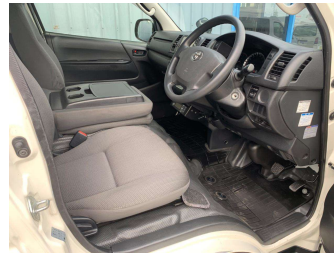

2018 Toyota HIACE Chiller -7 to +35

Purchase Price **\$39,990**

Includes GST
Excludes on-road costs of \$460

Finance may be available on this vehicle. Ask one of our friendly staff for more information.

Gain peace of mind with Mechanical Breakdown Insurance. **Ask us how.**

Body Style
4 door, Van

Odometer
159,000 km

Engine
2800 cc, Internal Combustion

Fuel Type
Diesel

Transmission
Auto, 4WD

Wheels
-

VIN
7AT0H60FX23005591

Interior
-