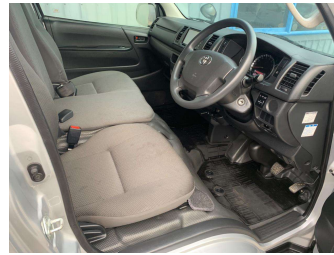

2018 Toyota HIACE DX GL-Package 6 Seater

Purchase Price **\$23,990**

Includes GST
Excludes on-road costs of \$460

Finance may be available on this vehicle. Ask one of our friendly staff for more information.

Body Style
5 door, Van

Odometer
274,603 km

Engine
2800 cc, Internal Combustion

Fuel Type
Diesel

Transmission
Auto, Front Wheel

Wheels
-

VIN
7AT0H60FX23003985

Interior
-