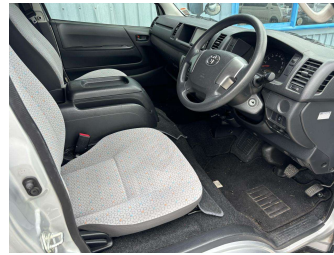

2015 Toyota HIACE 12 Seater Commuter

Purchase Price **\$49,990**
Includes GST, Registration & Licensing

Finance may be available on this vehicle. Ask one of our friendly staff for more information.

Gain peace of mind with Mechanical Breakdown Insurance. **Ask us how.**

- Top features**
- » 12 Diagonal Seat Belts
 - » ABS Brakes
 - » AUX Input
 - » Climate Control Air Co...
 - » Dual Air Bags
 - » Immobiliser
 - » New Tyres
 - » Power Sliding Door
 - » Radio
 - » Rear Air Conditioning
 - » Rear Wiper
 - » Remote Central Locking
 - » Reverse Camera
 - » Reverse Mirror
 - » Tints

Body Style
People Mover

Odometer
73,032 km

Engine
2700 cc, Internal Combustion

Fuel Type
Petrol

Transmission
Auto, Rear Wheel

Wheels
-

VIN
7AT0H60FX22156184

Interior
-