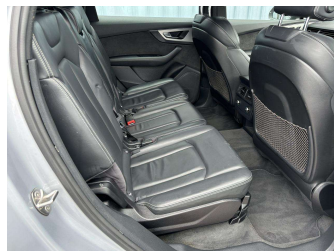

2016 Audi Q7 3.0 TDI S Line 200KW 3.0