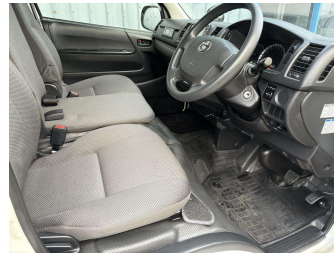

# 2019 Toyota HIACE Chiller -7 to +35

**Purchase Price** **\$39,990**

Includes GST  
Excludes on-road costs of \$510

Finance may be available on this vehicle. Ask one of our friendly staff for more information.

**Body Style**  
4 door, Van

**Odometer**  
155,000 km

**Engine**  
2800 cc, Internal Combustion

**Fuel Type**  
Diesel

**Transmission**  
Auto, Rear Wheel

**Wheels**  
-

**VIN**  
7AT0H60FX24018451

**Interior**  
-