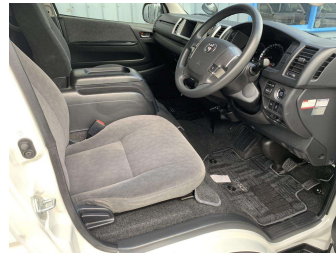

# 2018 Toyota HIACE GL 10 Seater

**Purchase Price** **\$39,990**

Includes GST  
Excludes on-road costs of \$360

Finance may be available on this vehicle. Ask one of our friendly staff for more information.