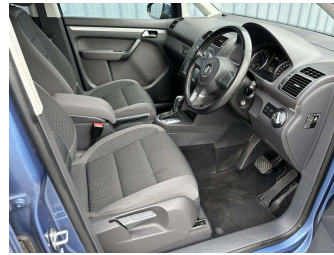

2014 Volkswagen Touran TSI

Purchase Price **$15,990**

Includes GST
Excludes on-road costs of $360

Finance may be available on this vehicle. Ask one of our friendly staff for more information.

Gain peace of mind with Mechanical Breakdown Insurance. **Ask us how.**

an ASSURANT company

Top features

- » 10 SRS Airbags
- » 7 Full Shoulder Belts
- » ABS Brakes
- » Auto Headlights
- » Cruise Control
- » Dual Climate Air Condi...
- » Electric Mirrors
- » Electronic Power Contr...
- » Fog Lights Front And R...
- » Immobiliser
- » ISO FIX
- » Low Tyre Pressure Warn...
- » Rear Wiper
- » Remote Central Locking
- » Roof Rails
- » Traction Control

Body Style
5 door, People Mover

Odometer
60,700 km

Engine
1400 cc, Internal Combustion

Fuel Type
Petrol

Transmission
Auto, Front Wheel

Wheels
-

VIN
WVGZZZ1TZEW018770

Interior
-

Safety

Based on 2023 UCSR rating for 13-20 models

Reg No.
-

Ext Colour
Blue

History
Ex-Overseas

Seats
7 seats

CO2 Emissions
★★★★☆
175 grams/km

Energy Economy
★★★★☆☆
Annual fuel cost of $2,940
7.5L per 100km

Cost per year is an estimate based on petrol price of $2.80 per litre and an average distance of 14000 km. Emissions and Energy Economy figures standardised to 3P WLTP.

Stock ID: 29806

Craig McLeods Wholesale Cars | Phone 07 850 8168 | Email craig@cmcars.co.nz
552 Te Rapa Road, Hamilton 3200, New Zealand
www.cmcars.co.nz