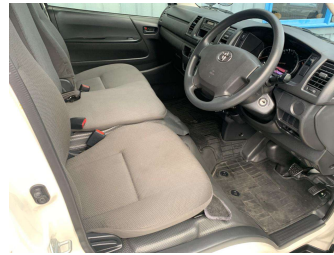

2018 Toyota HIACE DX 5 Door With ESC

Purchase Price

\$36,990

Includes GST
Excludes on-road costs of \$460

Finance may be available on this vehicle. Ask one of our friendly staff for more information.

Gain peace of mind with Mechanical Breakdown Insurance. **Ask us how.**