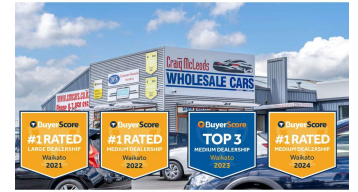

2018 Toyota HIACE DX 5 Door With ESC

Purchase Price

\$36,990

Includes GST
Excludes on-road costs of \$460

Finance may be available on this vehicle. Ask one of our friendly staff for more information.

Gain peace of mind with Mechanical Breakdown Insurance. **Ask us how.**