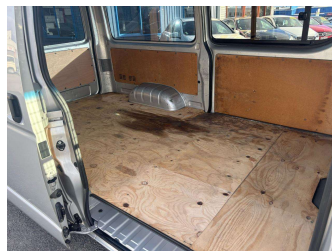

2010 Toyota HIACE 2.7P ZL VAN5M 3 SEAT

Purchase Price **\$15,990**
Includes GST, Registration & Licensing

Finance may be available on this vehicle. Ask one of our friendly staff for more information.

Gain peace of mind with Mechanical Breakdown Insurance. **Ask us how.**

- Top features**
- » ABS Brakes
 - » Air Conditioning
 - » AUX Input
 - » Drivers Air Bag
 - » Electric Mirrors
 - » Immobiliser
 - » NZ CD/Stereo
 - » Rear Wiper
 - » Remote Central Locking
 - » Tints
 - » Tow Bar

Body Style
5 door, Van

Odometer
304,500 km

Engine
2700 cc, Internal Combustion

Fuel Type
Petrol

Transmission
5-Speed Manual, Rear Wheel

Wheels
-

VIN
JTFHX02P400054854

Interior
-