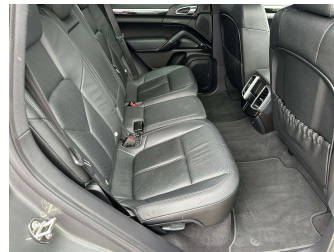

2014 Porsche Cayenne DIESEL PLATINUM EDIT