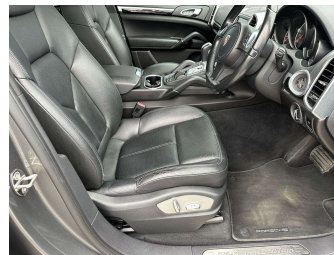

2014 Porsche Cayenne DIESEL PLATINUM EDIT