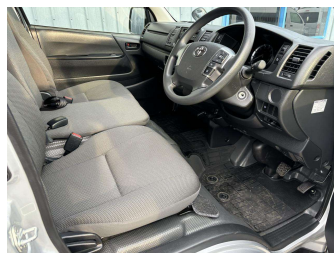

2023 Toyota HIACE DX 5 Door 6 Seater

Purchase Price **\$39,990**

Includes GST
Excludes on-road costs of \$360

Finance may be available on this vehicle. Ask one of our friendly staff for more information.

Body Style
5 door, Van

Odometer
11,006 km

Engine
2000 cc, Internal Combustion

Fuel Type
Petrol

Transmission
Auto, Rear Wheel

Wheels
-

VIN
7AT0H60FX24055794

Interior
-