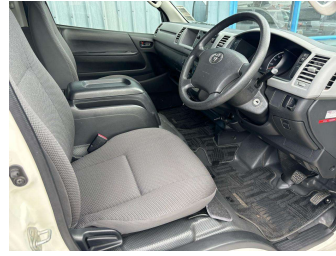

2013 Toyota HIACE 12 Seater Commuter

Purchase Price **\$43,990**
Includes GST, Registration & Licensing

Finance may be available on this vehicle. Ask one of our friendly staff for more information.

Gain peace of mind with Mechanical Breakdown Insurance. **Ask us how.**

- Top features**
- » 12 Diagonal Seat Belts
 - » ABS Brakes
 - » Air Conditioning
 - » AUX Input
 - » Drivers Air Bag
 - » Econ (Fuel Saver Mode)
 - » Immobiliser
 - » New Tyres
 - » NZ CD/Stereo
 - » Rear Wiper
 - » Remote Central Locking
 - » Reverse Mirror

Body Style
5 door, Van

Odometer
110,457 km

Engine
3000 cc, Internal Combustion

Fuel Type
Diesel

Transmission
Auto, Rear Wheel

Wheels
-

VIN
7AT0H60FX22015822

Interior
-