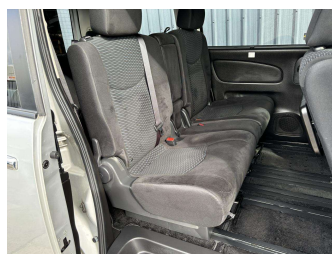

2013 Nissan SERENA 20X S-HYBRID

Purchase Price

$12,990

Includes GST
Excludes on-road costs of $360

Finance may be available on this vehicle. Ask one of our friendly staff for more information.

Gain peace of mind with Mechanical Breakdown Insurance. **Ask us how.**

an ASSURANT company

Top features

- » 7 Full Shoulder Belts
- » ABS Brakes
- » Auto Headlights
- » AUX Input
- » CD/Stereo
- » Climate Control Air Co...
- » Cruise Control
- » Dual Air Bags
- » Econ (Fuel Saver Mode)
- » Electric Mirrors
- » Electronic Stability C...
- » Immobiliser
- » Intel Key
- » ISO FIX
- » Power Sliding Door
- » Rear Wiper
- » Remote Central Locking
- » Reverse Camera

Body Style
5 door, People Mover

Odometer
84,565 km

Engine
2000 cc, Hybrid

Fuel Type
Hybrid

Transmission
Auto, Front Wheel

Wheels
-

VIN
7AT0DH3FX24072127

Interior
-

Safety

Based on 2023 VSRR rating

Reg No.

-

Ext Colour
Silver

History
Ex-Overseas

Seats
8 seats

CO2 Emissions
★★★★☆
171 grams/km

Energy Economy
★★★☆☆

Annual fuel cost of $2,860
7.3L per 100km

Cost per year is an estimate based on petrol price of $2.80 per litre and an average distance of 14000 km. Emissions and Energy Economy figures standardised to 3P WLTP.

Stock ID: 29772

Craig McLeods Wholesale Cars | Phone 07 850 8168 | Email craig@cmcars.co.nz
552 Te Rapa Road, Hamilton 3200, New Zealand
www.cmcars.co.nz