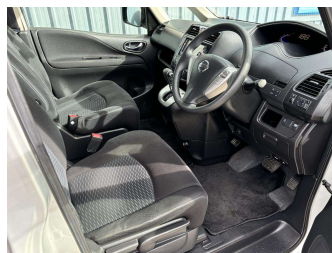

2013 Nissan SERENA 20X S-HYBRID

Purchase Price

\$12,990

Includes GST
Excludes on-road costs of \$360

Finance may be available on this vehicle. Ask one of our friendly staff for more information.

Gain peace of mind with Mechanical Breakdown Insurance. **Ask us how.**

an ASSURANT company

Top features

- » 7 Full Shoulder Belts
- » ABS Brakes
- » Auto Headlights
- » AUX Input
- » CD/Stereo
- » Climate Control Air Co...
- » Cruise Control
- » Dual Air Bags
- » Econ (Fuel Saver Mode)
- » Electric Mirrors
- » Electronic Stability C...
- » Immobiliser
- » Intel Key
- » ISO FIX
- » Power Sliding Door
- » Rear Wiper
- » Remote Central Locking
- » Reverse Camera

Body Style
5 door, People Mover

Odometer
84,565 km

Engine
2000 cc, Hybrid

Fuel Type
Hybrid

Transmission
Auto, Front Wheel

Wheels
-

VIN
7AT0DH3FX24072127

Interior
-