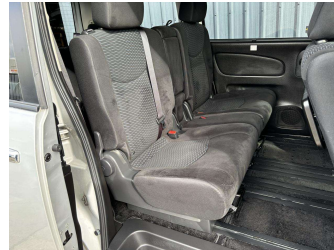

2013 Nissan SERENA 20X S-HYBRID

Purchase Price

$11,990

Includes GST
Excludes on-road costs of $360

Finance may be available on this vehicle. Ask one of our friendly staff for more information.

Gain peace of mind with Mechanical Breakdown Insurance. **Ask us how.**

Top features

- » 7 Full Shoulder Belts
- » ABS Brakes
- » Auto Headlights
- » AUX Input
- » CD/Stereo
- » Climate Control Air Co...
- » Cruise Control
- » Dual Air Bags
- » Econ (Fuel Saver Mode)
- » Electric Mirrors
- » Electronic Stability C...
- » Immobiliser
- » Intel Key
- » ISO FIX
- » Power Sliding Door
- » Rear Wiper
- » Remote Central Locking
- » Reverse Camera

Body Style
5 door, People Mover

Odometer
84,565 km

Engine
2000 cc, Hybrid

Fuel Type
Hybrid

Transmission
Auto, Front Wheel

Wheels
-

VIN
7AT0DH3FX24072127

Interior
-

Safety

Based on 2023 VSRR rating

Reg No.

-

Ext Colour
Silver

History
Ex-Overseas

Seats
8 seats

CO2 Emissions
★★★★☆
171 grams/km

Energy Economy
★★★☆☆

Annual fuel cost of $2,860
7.3L per 100km

Cost per year is an estimate based on petrol price of $2.80 per litre and an average distance of 14000 km. Emissions and Energy Economy figures standardised to 3P WLTP.

Stock ID: 29772