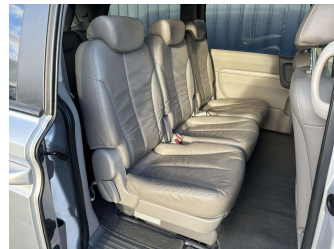

# 2012 Kia Carnival 3.5 V6 AUTO Limited

**Purchase Price** **\$7,990**  
Includes GST, Registration & Licensing

Finance may be available on this vehicle. Ask one of our friendly staff for more information.