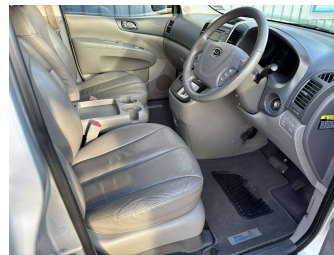

# 2012 Kia Carnival 3.5 V6 AUTO Limited

**Purchase Price** **\$7,990**  
Includes GST, Registration & Licensing

Finance may be available on this vehicle. Ask one of our friendly staff for more information.

**Body Style**  
5 door, People Mover

**Odometer**  
218,800 km

**Engine**  
3500 cc, Internal Combustion

**Fuel Type**  
Petrol

**Transmission**  
Auto, Front Wheel

**Wheels**  
-

**VIN**  
KNAMH817MD6489782