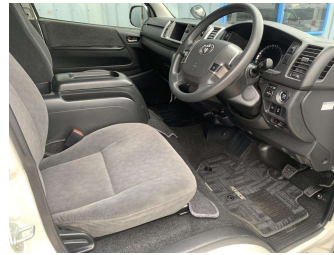

# 2018 Toyota HIACE GL 10 Seater

**Purchase Price** **\$39,990**  
Includes GST, Registration & Licensing

Finance may be available on this vehicle. Ask one of our friendly staff for more information.

Gain peace of mind with Mechanical Breakdown Insurance. **Ask us how.**