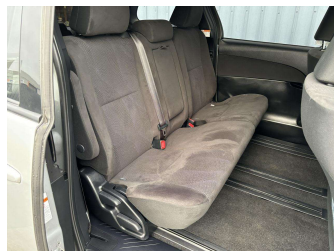

2017 Toyota ESTIMA AERAS

Purchase Price

$27,990

Includes GST
Excludes on-road costs of $360

Finance may be available on this vehicle. Ask one of our friendly staff for more information.

Gain peace of mind with Mechanical Breakdown Insurance. **Ask us how.**

an ASSURANT company

Top features

- » ABS Brakes
- » Auto Headlights
- » AUX Input
- » CD/Stereo
- » Cruise Control
- » Dual Air Bags
- » Dual Climate Air Condi...
- » Electric Mirrors
- » Electric Sliding Doors
- » Electronic Stability C...
- » Forward Collision Warn...
- » Immobiliser
- » Intel Key
- » ISO FIX
- » Lane Departure Warning
- » New Tyres
- » Rear Air Conditioning
- » Rear Wiper

Body Style
5 door, People Mover

Odometer
83,978 km

Engine
2400 cc, Internal Combustion

Fuel Type
Petrol

Transmission
Auto, Front Wheel

Wheels
-

VIN
7AT0H61YX24145593

Interior
-

Safety

Based on 2023 UCSR rating for 06-19 models

Reg No.
-

Ext Colour
Silver

History
Ex-Overseas

Seats
8 seats

CO2 Emissions
★ ★ ★ ☆ ☆ ☆
219 grams/km

Energy Economy
★ ☆ ☆ ☆ ☆ ☆
Annual fuel cost of $3,680
9.4L per 100km

Cost per year is an estimate based on petrol price of $2.80 per litre and an average distance of 14000 km. Emissions and Energy Economy figures standardised to 3P WLTP.

Stock ID: 29819

Craig McLeods Wholesale Cars | Phone 07 850 8168 | Email craig@cmcars.co.nz
552 Te Rapa Road, Hamilton 3200, New Zealand
www.cmcars.co.nz

4.77 | 1327 reviews