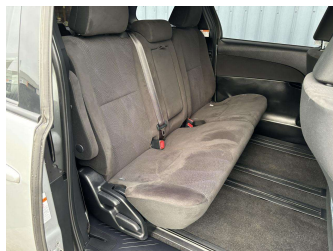

2017 Toyota ESTIMA AERAS