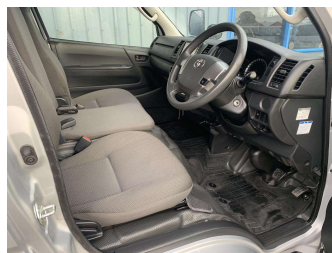

2019 Toyota HIACE DX 5 Door

Purchase Price

\$32,990

Includes GST
Excludes on-road costs of \$510

Finance may be available on this vehicle. Ask one of our friendly staff for more information.

Gain peace of mind with Mechanical Breakdown Insurance. **Ask us how.**

Body Style
5 door, Van

Odometer
121,000 km

Engine
2800 cc, Internal Combustion

Fuel Type
Diesel

Transmission
Auto, Rear Wheel

Wheels
-

VIN
7AT0H60FX24004528

Interior
-