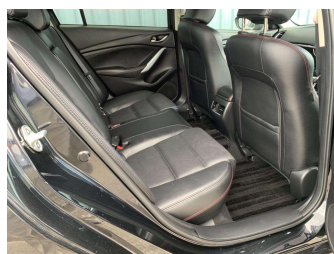

2014 Mazda Atenza 25S L Package

Purchase Price **$16,990**

Includes GST
Excludes on-road costs of $310

Finance may be available on this vehicle. Ask one of our friendly staff for more information.

Gain peace of mind with Mechanical Breakdown Insurance. **Ask us how.**

an ASSURANT company

1. **Top features**
2. » 3 Diagonal Rear Belts
   - » 6 SRS Airbags
   - » ABS Brakes
   - » Adaptive Cruise Contro...
   - » Adaptive Front-Lightin...
   - » Auto Headlights
   - » Auto Wipers
   - » CD/Stereo
   - » Dual Climate Air Condi...
   - » Electric Front Seats W...
   - » Electric Mirrors
   - » Electronic Stability C...
   - » Fog Lights
   - » Heated Front Seats
   - » Immobiliser
   - » Intel Key
   - » ISO FIX
   - » i-Stop

Body Style
4 door, Sedan

Odometer
48,300 km

Engine
2500 cc, Internal Combustion

Fuel Type
Petrol

Transmission
Auto, Front Wheel

Wheels
-

VIN
7AT0C139X23102168

Interior
Black, Leather

Safety

Based on 2023 UCSR rating for 12-21 models

Reg No.
-

Ext Colour
Black

History
Ex-Overseas

Seats
5 seats

CO2 Emissions
★★★★☆
171 grams/km

Energy Economy
★★★★☆☆
Annual fuel cost of $2,780
7.1L per 100km

Cost per year is an estimate based on petrol price of $2.80 per litre and an average distance of 14000 km. Emissions and Energy Economy figures standardised to 3P WLTP.

Stock ID: 29631

Craig McLeods Wholesale Cars | Phone 07 850 8168 | Email craig@cmcars.co.nz
552 Te Rapa Road, Hamilton 3200, New Zealand
www.cmcars.co.nz