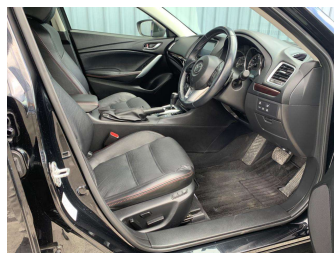

2014 Mazda Atenza 25S L Package

Purchase Price **$16,990**

Includes GST
Excludes on-road costs of $310

Finance may be available on this vehicle. Ask one of our friendly staff for more information.

Gain peace of mind with Mechanical Breakdown Insurance. **Ask us how.**

an ASSURANT company

1. **Top features**
2. » 3 Diagonal Rear Belts
   - » 6 SRS Airbags
   - » ABS Brakes
   - » Adaptive Cruise Contro...
   - » Adaptive Front-Lightin...
   - » Auto Headlights
   - » Auto Wipers
   - » CD/Stereo
   - » Dual Climate Air Condi...
   - » Electric Front Seats W...
   - » Electric Mirrors
   - » Electronic Stability C...
   - » Fog Lights
   - » Heated Front Seats
   - » Immobiliser
   - » Intel Key
   - » ISO FIX
   - » i-Stop

Body Style
4 door, Sedan

Odometer
48,300 km

Engine
2500 cc, Internal Combustion

Fuel Type
Petrol

Transmission
Auto, Front Wheel

Wheels
-

VIN
7AT0C139X23102168

Interior
Black, Leather

Safety

Based on 2023 UCSR rating for 12-21 models

Reg No.
-

Ext Colour
Black

History
Ex-Overseas

Seats
5 seats

CO2 Emissions
★★★★☆
171 grams/km

Energy Economy
★★★★☆☆
Annual fuel cost of $2,780
7.1L per 100km

Cost per year is an estimate based on petrol price of $2.80 per litre and an average distance of 14000 km. Emissions and Energy Economy figures standardised to 3P WLTP.

Stock ID: 29631

Craig McLeods Wholesale Cars | Phone 07 850 8168 | Email craig@cmcars.co.nz
552 Te Rapa Road, Hamilton 3200, New Zealand
www.cmcars.co.nz