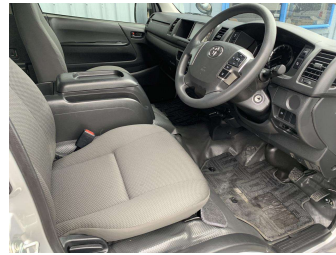

2022 Toyota HIACE DX 10 Seater Very Low KM

Purchase Price **\$45,990**

Includes GST
Excludes on-road costs of \$360

Finance may be available on this vehicle. Ask one of our friendly staff for more information.

Body Style
4 door, Van

Odometer
17,044 km

Engine
2700 cc, Internal Combustion

Fuel Type
Petrol

Transmission
Auto, Rear Wheel

Wheels
-

VIN
7AT0H60FX24069994

Interior
-