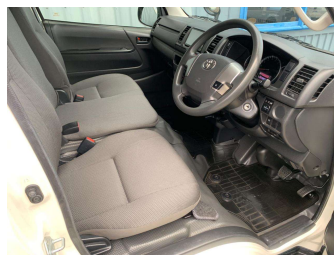

# 2019 Toyota HIACE DX GL Package 6 Seater With

**Purchase Price** **\$35,990**

Includes GST  
Excludes on-road costs of \$460

Finance may be available on this vehicle. Ask one of our friendly staff for more information.

**Body Style**  
5 door, Van

**Odometer**  
84,000 km

**Engine**  
2800 cc, Internal Combustion

**Fuel Type**  
Diesel

**Transmission**  
Auto, Rear Wheel

**Wheels**  
-

**VIN**  
7AT0H60FX23010443

**Interior**  
-