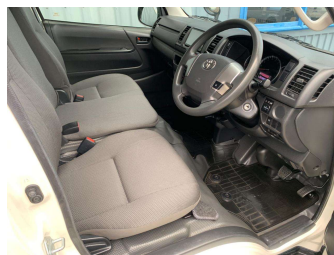

2019 Toyota HIACE DX GL Package 6 Seater With

Purchase Price **\$35,990**

Includes GST
Excludes on-road costs of \$460

Finance may be available on this vehicle. Ask one of our friendly staff for more information.

Body Style
5 door, Van

Odometer
84,000 km

Engine
2800 cc, Internal Combustion

Fuel Type
Diesel

Transmission
Auto, Rear Wheel

Wheels
-

VIN
7AT0H60FX23010443

Interior
-