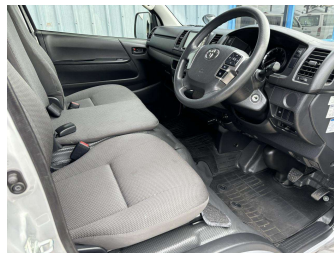

2020 Toyota HIACE DX 5 Door

Purchase Price

\$32,990

Includes GST
Excludes on-road costs of \$510

Finance may be available on this vehicle. Ask one of our friendly staff for more information.

Gain peace of mind with Mechanical Breakdown Insurance. **Ask us how.**

Body Style
5 door, Van

Odometer
132,000 km

Engine
2800 cc, Internal Combustion

Fuel Type
Diesel

Transmission
Auto, Rear Wheel

Wheels
-

VIN
7AT0H60FX24045062

Interior
-