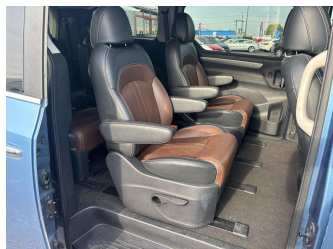

2019 LDV G10 T 9 SEAT 2.0P/6AT/LV