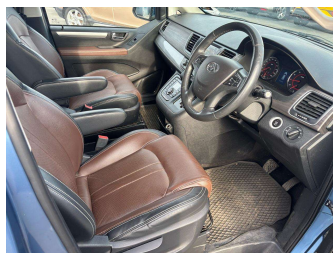

2019 LDV G10 T 9 SEAT 2.0P/6AT/LV

Purchase Price **\$21,990**
Includes GST, Registration & Licensing

Finance may be available on this vehicle. Ask one of our friendly staff for more information.

Gain peace of mind with Mechanical Breakdown Insurance. **Ask us how.**

- Top features**
- » 9 Full Shoulder Belts
 - » ABS Brakes
 - » Air Conditioning
 - » Auto Headlights
 - » AUX Input
 - » Child Seat Anchor Poin...
 - » Cruise Control
 - » Dual Air Bags
 - » Econ (Fuel Saver Mode)
 - » Electric Mirrors
 - » Electronic Stability C...
 - » Fog Lights Front And R...
 - » Head Light Washers
 - » Immobiliser
 - » Intel Key
 - » Low Tyre Pressure Warn...
 - » NZ Radio With Bluetoot...
 - » Parking Sonar Rear

Body Style
5 door, People Mover

Odometer
64,500 km

Engine
2000 cc, Internal Combustion

Fuel Type
Petrol

Transmission
Auto, Rear Wheel

Wheels
-

VIN
LSKG4AL13JA110916

Interior
Leather