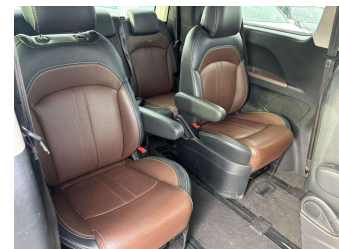

2019 LDV G10 T 9 SEAT 2.0P/6AT/LV

Purchase Price **\$21,990**
Includes GST, Registration & Licensing

Finance may be available on this vehicle. Ask one of our friendly staff for more information.

Gain peace of mind with Mechanical Breakdown Insurance. **Ask us how.**

- Top features**
- » 9 Full Shoulder Belts
 - » ABS Brakes
 - » Air Conditioning
 - » Auto Headlights
 - » AUX Input
 - » Child Seat Anchor Poin...
 - » Cruise Control
 - » Dual Air Bags
 - » Econ (Fuel Saver Mode)
 - » Electric Mirrors
 - » Electronic Stability C...
 - » Fog Lights Front And R...
 - » Head Light Washers
 - » Immobiliser
 - » Intel Key
 - » Low Tyre Pressure Warn...
 - » NZ Radio With Bluetoot...
 - » Parking Sonar Rear

Body Style
5 door, People Mover

Odometer
64,500 km

Engine
2000 cc, Internal Combustion

Fuel Type
Petrol

Transmission
Auto, Rear Wheel

Wheels
-

VIN
LSKG4AL13JA110916

Interior
Leather