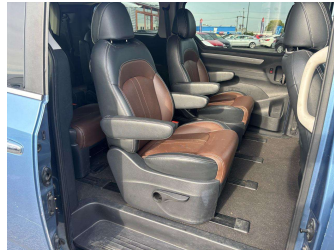

2019 LDV G10 T 9 SEAT 2.0P/6AT/LV