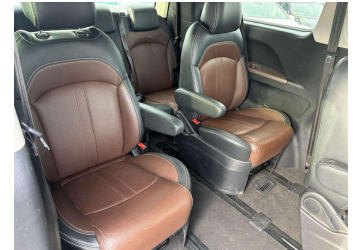

2019 LDV G10 T 9 SEAT 2.0P/6AT/LV

Purchase Price
Includes GST, Registration & Licensing

\$21,990

Finance may be available on this vehicle. Ask one of our friendly staff for more information.

Gain peace of mind with Mechanical Breakdown Insurance. **Ask us how.**

- Top features**
- » 9 Full Shoulder Belts
 - » ABS Brakes
 - » Air Conditioning
 - » Auto Headlights
 - » AUX Input
 - » Child Seat Anchor Poin...
 - » Cruise Control
 - » Dual Air Bags
 - » Econ (Fuel Saver Mode)
 - » Electric Mirrors
 - » Electronic Stability C...
 - » Fog Lights Front And R...
 - » Head Light Washers
 - » Immobiliser
 - » Intel Key
 - » Low Tyre Pressure Warn...
 - » NZ Radio With Bluetoot...
 - » Parking Sonar Rear

Body Style
5 door, People Mover

Odometer
64,500 km

Engine
2000 cc, Internal Combustion

Fuel Type
Petrol

Transmission
Auto, Rear Wheel

Wheels
-

VIN
LSKG4AL13JA110916

Interior
Leather