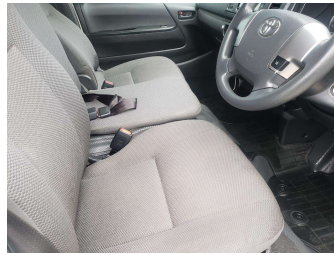

2018 Toyota HIACE DX 5 Door 6 Seater with ESC

Purchase Price **\$35,990**
Includes GST, Registration & Licensing

Finance may be available on this vehicle. Ask one of our friendly staff for more information.