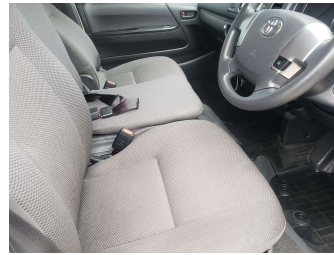

2018 Toyota HIACE DX 5 Door 6 Seater with ESC

Purchase Price **\$35,990**
Includes GST, Registration & Licensing

Finance may be available on this vehicle. Ask one of our friendly staff for more information.