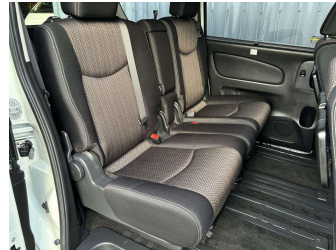

2014 Nissan SERENA Highway Star S-Hybrid