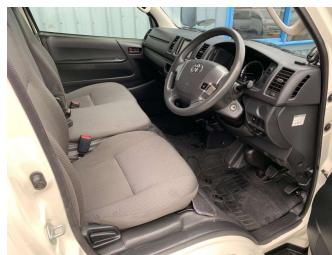

2019 Toyota HIACE DX 5 Door

Purchase Price **\$32,990**
Includes GST
 Excludes on-road costs of \$360

Finance may be available on this vehicle. Ask one of our friendly staff for more information.

Gain peace of mind with Mechanical Breakdown Insurance. **Ask us how.**

Body Style
5 door, Van

Odometer
51,000 km

Engine
2000 cc, Internal Combustion

Fuel Type
Petrol

Transmission
Auto, Rear Wheel

Wheels
-

VIN
7AT0H60FX23038052

Interior
-