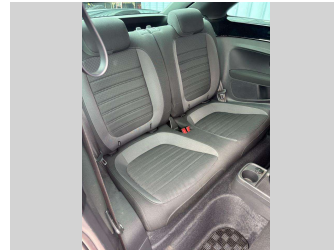

2017 Volkswagen Beetle R Line

Purchase Price **\$23,990**
Includes GST, Registration & Licensing

Finance may be available on this vehicle. Ask one of our friendly staff for more information.

Gain peace of mind with Mechanical Breakdown Insurance. **Ask us how.**