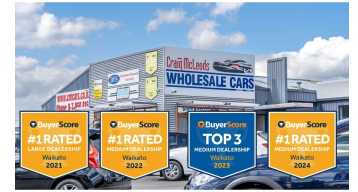

2017 Volkswagen Beetle R Line

Purchase Price **\$23,990**
Includes GST, Registration & Licensing

Finance may be available on this vehicle. Ask one of our friendly staff for more information.

Gain peace of mind with Mechanical Breakdown Insurance. **Ask us how.**