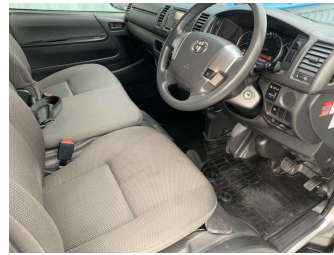

2019 Toyota HIACE DX 5 Door With ESC

Purchase Price **\$35,990**

Includes GST
Excludes on-road costs of \$460

Finance may be available on this vehicle. Ask one of our friendly staff for more information.

Body Style
5 door, Van

Odometer
82,243 km

Engine
2800 cc, Internal Combustion

Fuel Type
Diesel

Transmission
Auto, Rear Wheel

Wheels
-

VIN
7AT0H60FX22034298

Interior
-