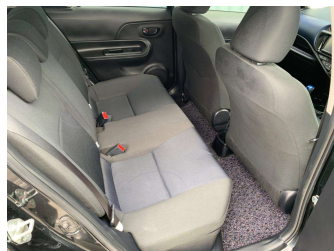

2015 Toyota Aqua S Smart Entry Package

Purchase Price **\$12,990**

Includes GST
Excludes on-road costs of \$310

Finance may be available on this vehicle. Ask one of our friendly staff for more information.