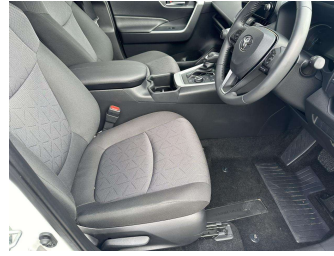

2022 Toyota RAV4 GXL 2.5PH/4WD/HD

Purchase Price **\$27,990**
Includes GST, Registration & Licensing

Finance may be available on this vehicle. Ask one of our friendly staff for more information.

Gain peace of mind with Mechanical Breakdown Insurance. **Ask us how.**

an ASSURANT company

- Top features**
- » 3 Diagonal Rear Belts
 - » 7 SRS Airbags
 - » ABS Brakes
 - » Adaptive Cruise Control
 - » Auto Headlights
 - » Auto Wipers
 - » Bluetooth
 - » Chain Driven
 - » Child Seat Anchor Points
 - » Dual Climate Air Conditioning
 - » Econ (Fuel Saver Mode)
 - » Electric Mirrors
 - » Electronic Stability Control
 - » EV Mode
 - » Fog Lights
 - » Forward Collision Warning
 - » Intel Key
 - » Lane Departure Warning