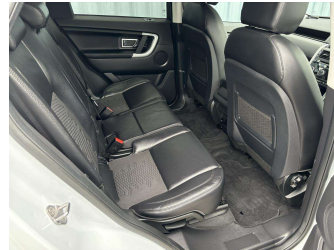

2018 Land Rover Discovery SPORT SE 4WD

Purchase Price **$36,990**

Includes GST
Excludes on-road costs of $510

Finance may be available on this vehicle. Ask one of our friendly staff for more information.

Gain peace of mind with Mechanical Breakdown Insurance. **Ask us how.**

an ASSURANT company

Top features

- » 12 SRS Airbags
- » 3 Diagonal Rear Belts
- » 360 Degree Camera
- » ABS Brakes
- » Adaptive Cruise Contro...
- » Air Conditioning
- » All Wheel Drive
- » Android Auto
- » Apple CarPlay
- » Auto Headlights
- » Auto Wipers
- » Blind Spot Monitoring
- » Bluetooth
- » CD/Stereo
- » Down Hill Assist
- » Econ (Fuel Saver Mode)
- » Electric Mirrors
- » Electronic Stability C...

Body Style
5 door, SUV

Odometer
69,913 km

Engine
2000 cc, Internal Combustion

Fuel Type
Diesel

Transmission
Auto, 4WD

Wheels
-

VIN
SALCA2AN5KH778923

Interior
-

Safety

Based on 2023 VSRR rating

Reg No.
-

Ext Colour
White

History
Ex-Overseas

Seats
5 seats

CO2 Emissions
★★★★☆
202 grams/km

Energy Economy
★★★★☆
Annual fuel cost of $3,220
7.7L per 100km

Cost per year is an estimate based on diesel price of $2.00 per litre and an average distance of 14000 km. Includes Road User Charges (RUC). Emissions and Energy Economy figures standardised to 3P WLTP.

Stock ID: 29842

Craig McLeods Wholesale Cars | Phone 07 850 8168 | Email craig@cmcars.co.nz
552 Te Rapa Road, Hamilton 3200, New Zealand
www.cmcars.co.nz

★★★★★
4.77 | 1338 reviews