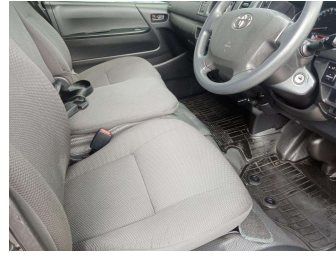

2019 Toyota HIACE DX-GL 5 Door

Purchase Price **\$33,990**
Includes GST, Registration & Licensing

Finance may be available on this vehicle. Ask one of our friendly staff for more information.

Gain peace of mind with Mechanical Breakdown Insurance. **Ask us how.**

an ASSURANT company

Top features

- » 3 Seater
- » AA CERTIFIED
- » ABS Brakes
- » Air Conditioning
- » Chain Driven
- » Cup Holders
- » Dark Trim
- » Diesel Turbo
- » Drivers Air Bag
- » Econ (Fuel Saver Mode)
- » Electric Mirrors
- » Electric Windows
- » Electronic Stability C...
- » Immobiliser
- » Normal Floor
- » Power Steering
- » Rear Wheel Drive
- » Rear Wiper