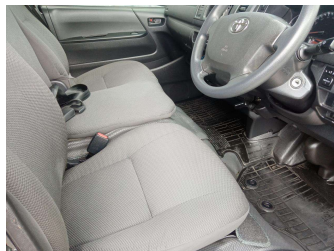

2019 Toyota HIACE DX-GL 5 Door

Purchase Price **\$32,990**
Includes GST, Registration & Licensing

Finance may be available on this vehicle. Ask one of our friendly staff for more information.

Gain peace of mind with Mechanical Breakdown Insurance. **Ask us how.**

- Top features**
- » 3 Seater
 - » AA CERTIFIED
 - » ABS Brakes
 - » Air Conditioning
 - » Chain Driven
 - » Cup Holders
 - » Dark Trim
 - » Diesel Turbo
 - » Drivers Air Bag
 - » Econ (Fuel Saver Mode)
 - » Electric Mirrors
 - » Electric Windows
 - » Electronic Stability C...
 - » Immobiliser
 - » Normal Floor
 - » Power Steering
 - » Rear Wheel Drive
 - » Rear Wiper