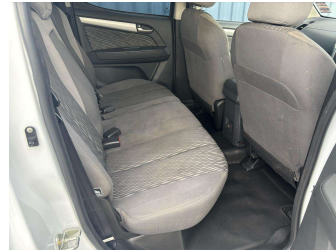

2016 Holden Colorado LS DC PU 2.8D/6MT/UT

Purchase Price **$19,990**
Includes GST, Registration & Licensing

Finance may be available on this vehicle. Ask one of our friendly staff for more information.

Gain peace of mind with Mechanical Breakdown Insurance. **Ask us how.**

Top features

- » 10 SRS Airbags
- » 3 Diagonal Rear Belts
- » ABS Brakes
- » Air Conditioning
- » Cruise Control
- » Down Hill Assist
- » Electric Mirrors
- » Electronic Stability C...
- » ISO FIX
- » NZ CD/Stereo With Blue...
- » Parking Sonar Rear
- » Remote Central Locking

Body Style
4 door, Ute

Odometer
Odometer is inaccurate

Engine
2800 cc, Internal Combustion

Fuel Type
Diesel

Transmission
6-Speed Manual, Rear Wheel

Wheels
-

VIN
MMU148CK0GH646010

Interior
-

Safety

Based on 2024 UCSR rating for 12-20 models

Reg No.
JYM887

Ext Colour
White

History
NZ New, 2 owners

Seats
5 seats

CO2 Emissions
★ ★ ★ ☆ ☆ ☆
233 grams/km

Energy Economy
★ ★ ☆ ☆ ☆ ☆
Annual fuel cost of $3,500
8.7L per 100km

Cost per year is an estimate based on diesel price of $2.00 per litre and an average distance of 14000 km. Includes Road User Charges (RUC). Emissions and Energy Economy figures standardised to 3P WLTP.

Stock ID: 30028

Craig McLeods Wholesale Cars | Phone 07 850 8168 | Email craig@cmcars.co.nz
552 Te Rapa Road, Hamilton 3200, New Zealand
www.cmcars.co.nz