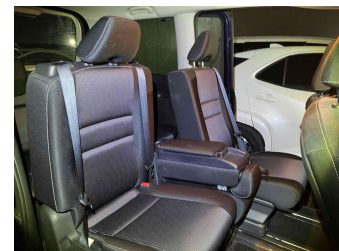

2017 Nissan SERENA Highway Star

Purchase Price **\$19,990**

Includes GST
Excludes on-road costs of \$360

Finance may be available on this vehicle. Ask one of our friendly staff for more information.

Gain peace of mind with Mechanical Breakdown Insurance. **Ask us how.**