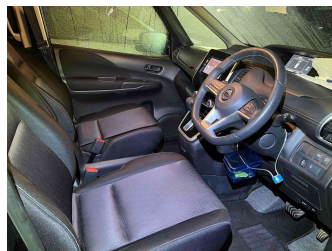

2017 Nissan SERENA Highway Star

Purchase Price **\$19,990**

Includes GST
Excludes on-road costs of \$360

Finance may be available on this vehicle. Ask one of our friendly staff for more information.

Gain peace of mind with Mechanical Breakdown Insurance. **Ask us how.**

an ASSURANT company

Top features

None Listed

Body Style
5 door, People Mover

Odometer
114,309 km

Engine
2000 cc, Hybrid

Fuel Type
Petrol

Transmission
Auto, Front Wheel