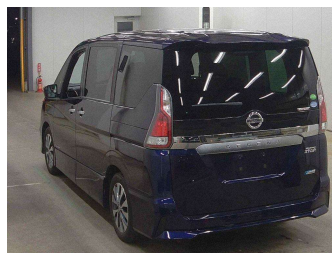

2017 Nissan SERENA Highway Star

Purchase Price **\$19,990**

Includes GST
Excludes on-road costs of \$360

Finance may be available on this vehicle. Ask one of our friendly staff for more information.

Gain peace of mind with Mechanical Breakdown Insurance. **Ask us how.**

an ASSURANT company

Top features

None Listed

Body Style
5 door, People Mover

Odometer
114,309 km

Engine
2000 cc, Hybrid

Fuel Type
Petrol

Transmission
Auto, Front Wheel