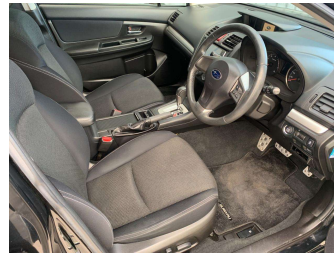

2014 Subaru XV 2.0i-L Eyesight 4WD

Purchase Price **\$14,990**
Includes GST, Registration & Licensing

Finance may be available on this vehicle. Ask one of our friendly staff for more information.

Gain peace of mind with Mechanical Breakdown Insurance. **Ask us how.**

- Top features**
- » 3 Diagonal Rear Belts
 - » 4WD
 - » ABS Brakes
 - » Adaptive Cruise Contro...
 - » Auto Headlights
 - » Auto Wipers
 - » CD/Stereo
 - » Dual Air Bags
 - » Dual Climate Air Condi...
 - » Econ (Fuel Saver Mode)
 - » Electric Front Seats
 - » Electric Mirrors
 - » Electronic Stability C...
 - » Fog Lights Front And R...
 - » Forward Collision Warn...
 - » Immobiliser
 - » Intel Key
 - » ISO FIX

Body Style
5 door, Hatchback

Odometer
127,506 km

Engine
2000 cc, Internal Combustion

Fuel Type
Petrol

Transmission
Auto, 4WD

Wheels
-

VIN
7AT0GF1XX23074821

Interior
-