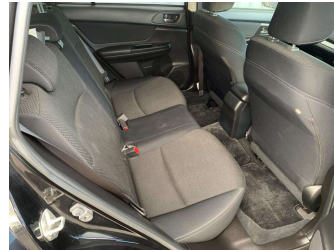

2014 Subaru XV 2.0i-L Eyesight 4WD