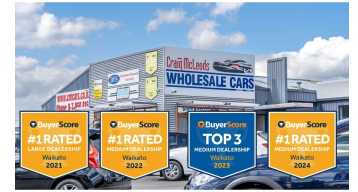

2014 Subaru XV 2.0i-L Eyesight 4WD

Purchase Price **\$14,990**
Includes GST, Registration & Licensing

Finance may be available on this vehicle. Ask one of our friendly staff for more information.

Gain peace of mind with Mechanical Breakdown Insurance. **Ask us how.**

Safety

Based on 2023 UCSR rating for 12-16 models

Reg No.
RAL495

Ext Colour
Black

History
Ex-Overseas

Seats
5 seats

CO2 Emissions
★★★★☆
163 grams/km

Energy Economy
★★★☆☆☆
Annual fuel cost of \$2,740
7L per 100km